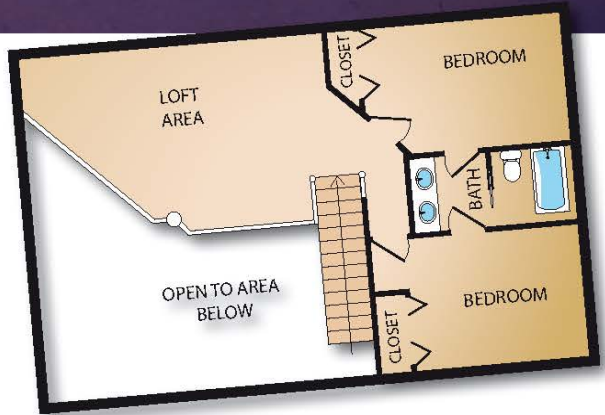

The Mountain View Lodge

MAIN LEVEL

2722 SF Under Roof
1944 SF Heated

UPPER LEVEL

1-800-970-CABIN
NaturalElementHomes.com

natural element homes