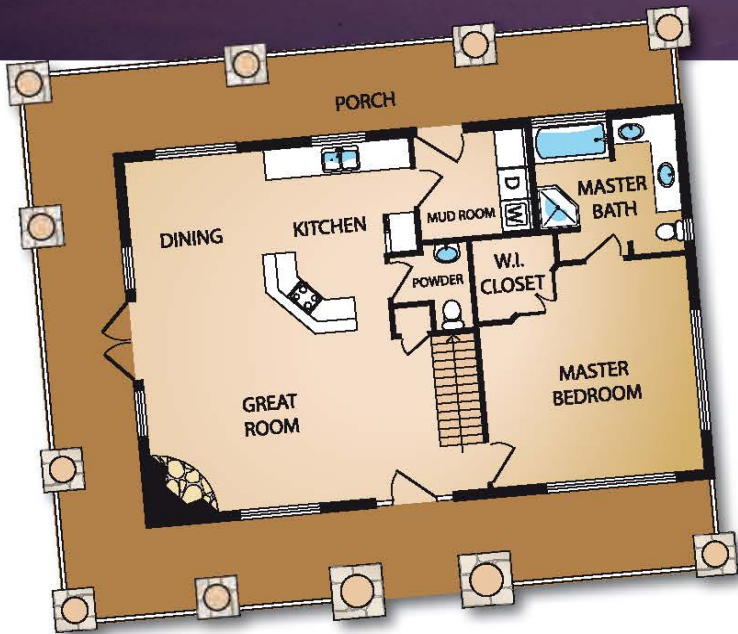

The Mountain View Lodge

MAIN LEVEL

2722 SF Under Roof
1944 SF Heated

UPPER LEVEL

1-800-970-CABIN
NaturalElementHomes.com

natural element homes